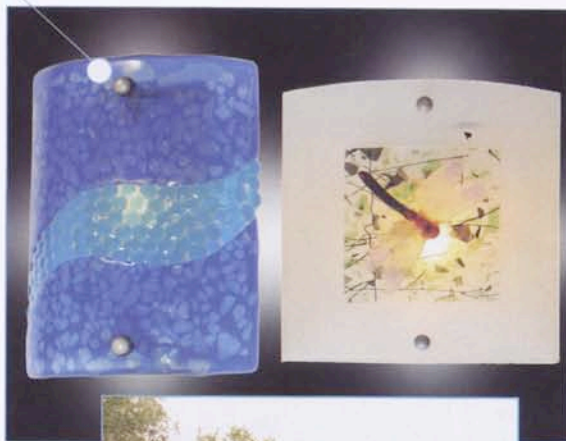

has unveiled four new fused glass ADA wall sconces. Italian for sand, the Sabbia features a design that integrates dark and light amber-colored art glass, with a wave of golden jewels that represent sand crystal. The Pianta wall sconce is designed with a wave of green glass jewels on a band of yellow, with a background of emerald and light green colored art glass. Marea is Italian for wave, and this curved sconce, which is crafted of fused glass by Meyda artisans and designed to meet ADA standards, features a wave of light blue jewels on a background of sapphire, iridescent clear and light blue colored art glass. The Sabbia, Pianta, and Marea sconces are nine inches wide and 11 inches tall. The Italian word for The Dragon is Il Drago, and this wall sconce features a dragonfly design with fused art glass in reds, ambers, clears, blues, greens, and frosted glass. The curved fixture is 11 inches tall and 11 inches wide. To learn more about Meyda's wall sconces, visit them at www.meyda.com or phone them at 800 222 4009.